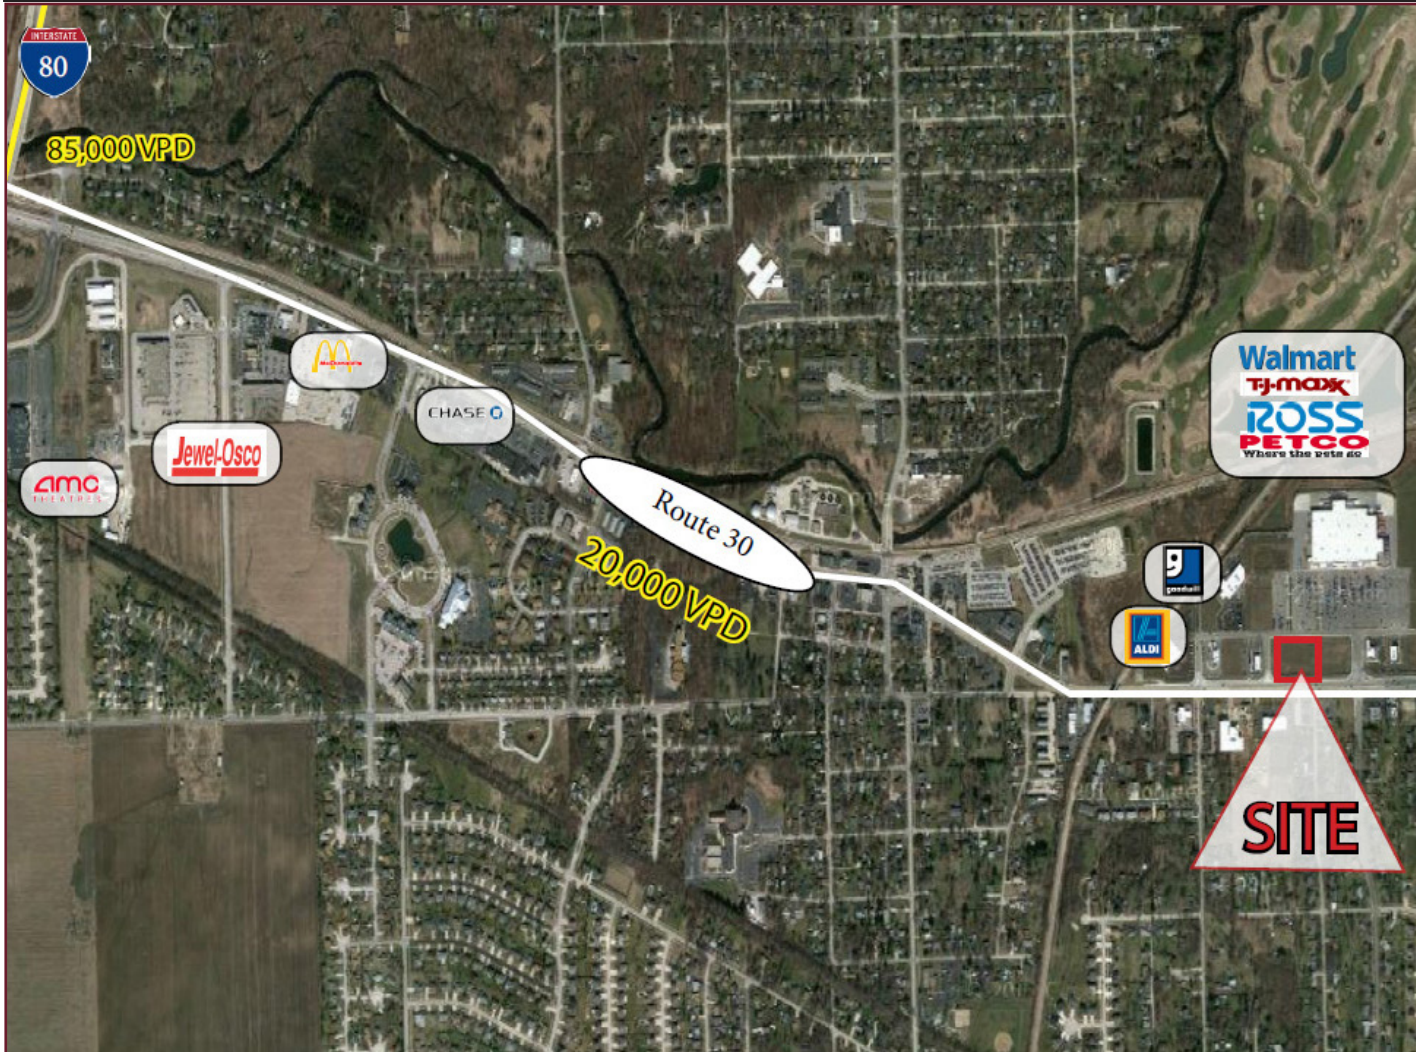

Shops of New Lenox

511 E Lincoln Highway | New Lenox, IL 60451

Center Size:

12,930 SF

Available Space:

3,730 SF

Current Retail

| | | |
|-----|---------------------|----------|
| 511 | Verizon Wireless | 4,000 SF |
| 515 | Available | 3,730 SF |
| 521 | Sally Beauty Supply | 1,200 SF |
| 523 | Great Clips | 1,153 SF |
| 525 | Pizza Hut | 1,247 SF |
| 527 | Jersey Mike's Subs | 1,600 SF |

Features

- Strategically located in Walmart and Mernards Outlot
- Directly off of Route 30
- Excellent visibility and high traffic counts with daily traffic estimated at 20,000

SALLY BEAUTY SUPPLY

verizon

Great Clips®

FIRST CAPITAL ADVISORS

Shops of New Lenox

511 E Lincoln Highway | New Lenox, IL 60451

| | | | | | |
|--|-----|--|--------------------|--|--|
|  511 | 515 |  521 | Great Clips 523 |  525 |  527 |
|--|-----|--|--------------------|--|--|